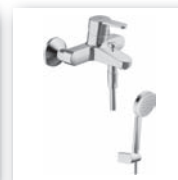

HANSAPRIMO one-hole single-lever basin mixer, DN 15
4940 2203 chrome
without pop-up waste,
connection with flexible
hoses G 3/8
projection: 107 mm

Bidet

HANSAPRIMO one-hole single-lever mixer, DN 15 for bidet
4943 3203 chrome
pop-up waste (metal),
connection with flexible
hoses G 3/8
projection: 107 mm

Bath/Shower

HANSAPRIMO one-hole single-lever mixer, DN 15 for rim-mounting
4951 2203 chrome
connection with flexible
hoses G 1/2, length 600 mm
projection: 164 mm

HANSAPRIMO single-lever bath mixer, DN 20 (G 3/4)
4944 2003 chrome
without eccentric connections
projection: 155 mm

HANSAPRIMO single-lever bath mixer, DN 15 (G 1/2)
4944 2103 chrome
projection: 155 mm

HANSAPRIMO single-lever bath mixer, DN 15 (G 1/2)
4944 2103 00003 chrome
with shower set
projection: 155 mm

HANSAVIVA-Set for bath mixers
4417 0110 chrome
HANSAVIVA handshower
1-spray, 100 mm,
shower hose 1250 mm

HANSAVAROX function unit with trim kit for HANSAPRIMO single-lever bath mixer
4990 9003 chrome
plus 4000 0000 *concealed base unit
4990 3003 chrome,
with vacuum breaker
plus 4000 0000
*concealed base unit