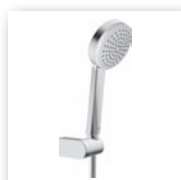

HANSAVIVA-Set for bath mixers
4417 0110 chrome
HANSAVIVA handshower
1-spray, 100 mm,
shower hose 1250 mm